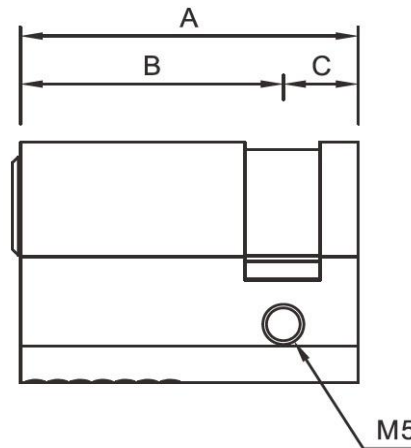

## TFLC010- 45MM SINGLE CYLINDER

### SPECIFICATION

- Material : Quality Solid Brass Body And Brass Plug
- Tested for 100,000 cycles
- 9mm wide Cam set in for 30 deg intervals
- Supplied with suitable screws and fixings

ITEM CODE	A	B	C
TFLC010-60	40	30	10
TFLC010-65	45	35	10
TFLC010-70	50	40	10
TFLC010-80	55	45	10