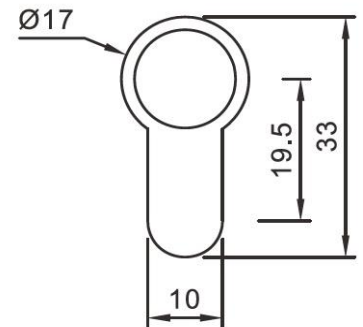

## TFLC010- 45MM SINGLE CYLINDER

### SPECIFICATION

- Material : Quality Solid Brass Body And Brass Plug
- Tested for 100,000 cycles
- 9mm wide Cam set in for 30 deg intervals
- Supplied with suitable screws and fixings

ITEM CODE	A	B	C
TFLC010-60	40	30	10
TFLC010-65	45	35	10
TFLC010-70	50	40	10
TFLC010-80	55	45	10