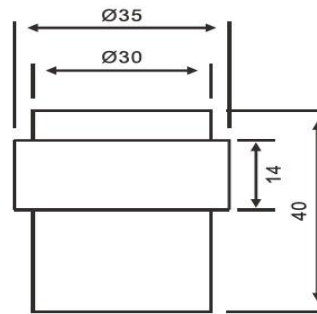

### TFDS001- Half dome door stopper

- Floor Mounted Type
- Size :45 x 25mm,
- Finish: SSS, PSS, BP, AB
- Screws Included

### TFDS010- Flat Head door stopper

- Floor Mounted Type
- Size :45 x 25mm,
- Finish: SSS, PSS, BP, AB
- Screws Included

### TFDS016- Flat Head door stopper

- Wall Mounted Type
- Size :45 x 25mm,
- Finish: SSS, PSS, BP, AB
- Screws Included

### TFDS008- Flat Head door stopper

- Floor Mounted Type
- Size :45 x 25mm,
- Finish: SSS, PSS, BP, AB
- Screws Included