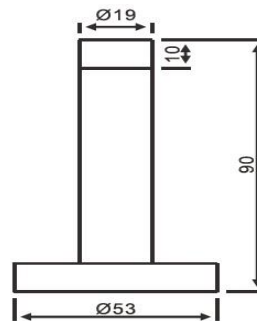

### TFDS001- Half dome door stopper

- Floor Mounted Type
- Size :45 x 25mm,
- Finish: SSS, PSS, BP, AB
- Screws Included

### TFDS010- Flat Head door stopper

- Floor Mounted Type
- Size :45 x 25mm,
- Finish: SSS, PSS, BP, AB
- Screws Included

### TFDS016- Flat Head door stopper

- Wall Mounted Type
- Size :45 x 25mm,
- Finish: SSS, PSS, BP, AB
- Screws Included

### TFDS008- Flat Head door stopper

- Floor Mounted Type
- Size :45 x 25mm,
- Finish: SSS, PSS, BP, AB
- Screws Included