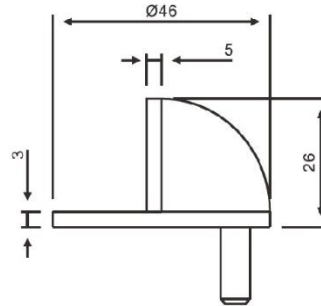

### TFDS001- Half dome door stopper

- Floor Mounted Type
- Size :45 x 25mm,
- Finish: SSS, PSS, BP, AB
- Screws Included

### TFDS010- Flat Head door stopper

- Floor Mounted Type
- Size :45 x 25mm,
- Finish: SSS, PSS, BP, AB
- Screws Included

### TFDS016- Flat Head door stopper

- Wall Mounted Type
- Size :45 x 25mm,
- Finish: SSS, PSS, BP, AB
- Screws Included

### TFDS008- Flat Head door stopper

- Floor Mounted Type
- Size :45 x 25mm,
- Finish: SSS, PSS, BP, AB
- Screws Included