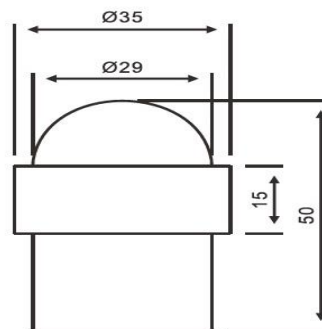

### TFDS001- Half dome door stopper

- Floor Mounted Type
- Size :45 x 25mm,
- Finish: SSS, PSS, BP, AB
- Screws Included

### TFDS010- Flat Head door stopper

- Floor Mounted Type
- Size :45 x 25mm,
- Finish: SSS, PSS, BP, AB
- Screws Included

### TFDS016- Flat Head door stopper

- Wall Mounted Type
- Size :45 x 25mm,
- Finish: SSS, PSS, BP, AB
- Screws Included

### TFDS008- Flat Head door stopper

- Floor Mounted Type
- Size :45 x 25mm,
- Finish: SSS, PSS, BP, AB
- Screws Included