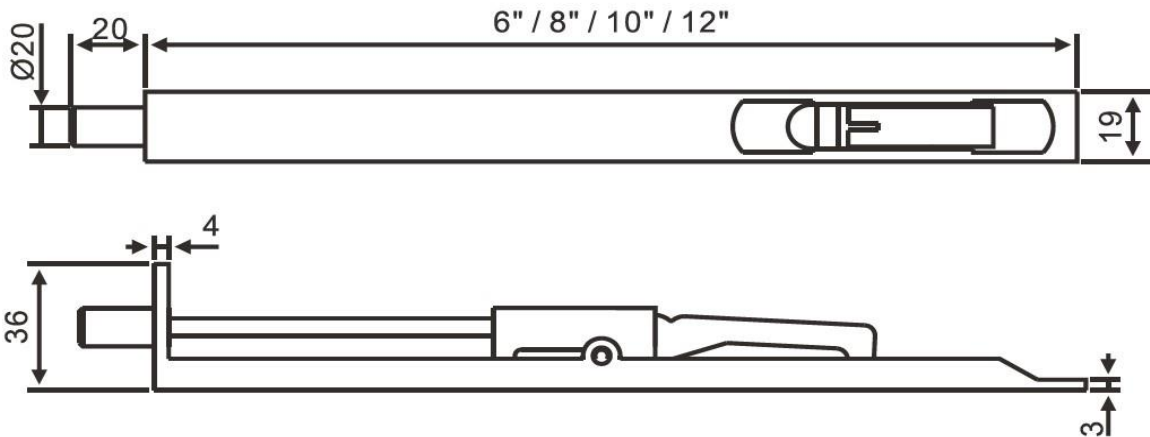

TFDB001A-FLUSH BOLT

- Material :Stainless steel 201,304,316
- Finish : Silver, SSS, PVD, PSS, AB
- Suitable for: Wooden door
- Supplied with suitable screws and fixings
- Size :8 Inch (200 mm) 10 Inch(250mm). 12 Inch(300 mm)