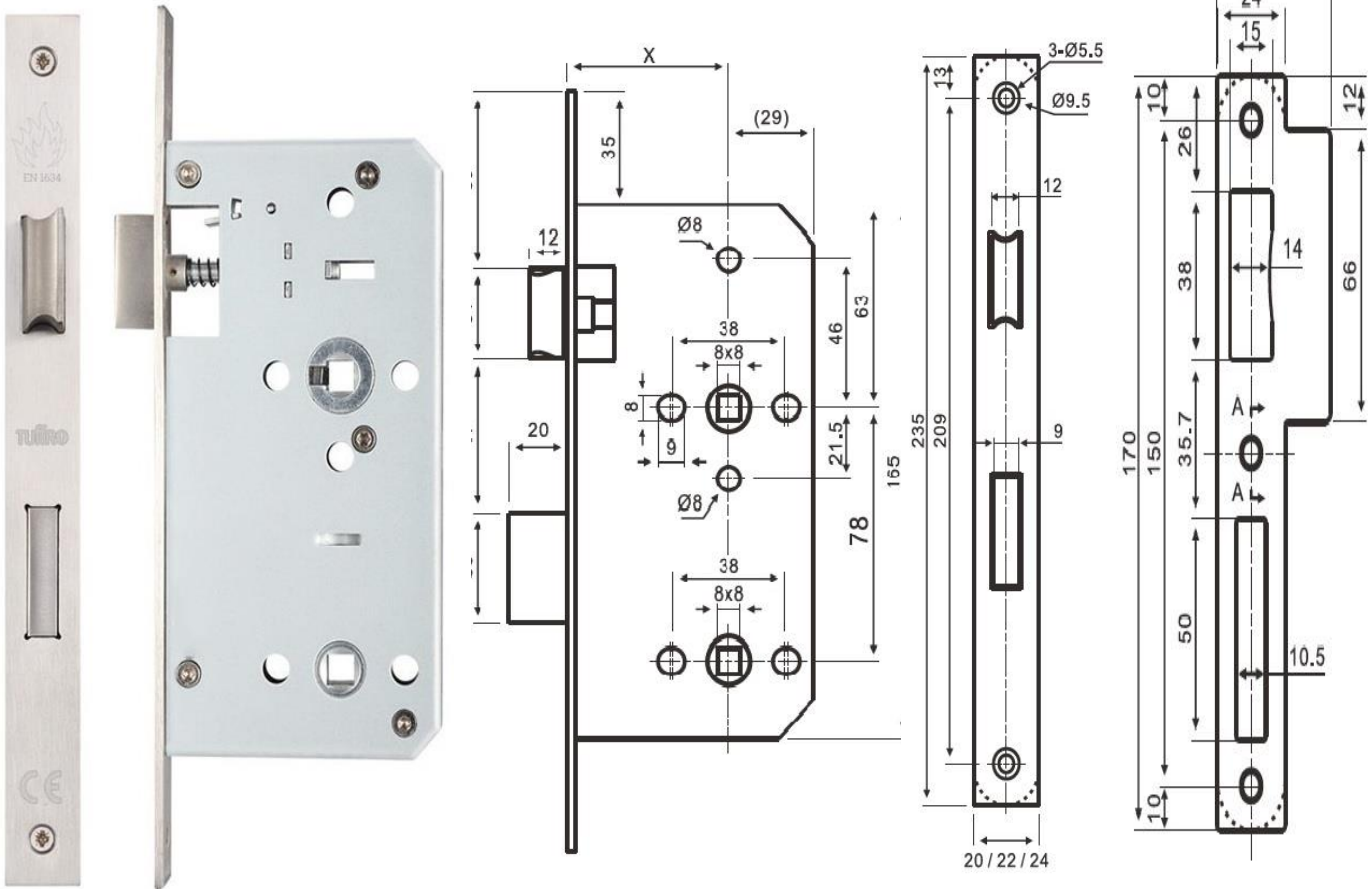

TFML012- BATHROOM LOCK

- Mortise Bathroom lock latch operated with 20mm projecting double throw Deadbolt, conforming to BS EN 12209, CE marked
- 8mm grip tight square follower
- Stainless steel SS304 grade deadbolt SS304 grade strike plate with dust box
- 22mm SS304 grade forend available in square and round corners
- Supplied with suitable screws and fixings

BACK SET AVAILABLE
TFML012-5578 X = 55MM
TFML012-6078 X = 60MM
TFML012-6578 X = 65MM