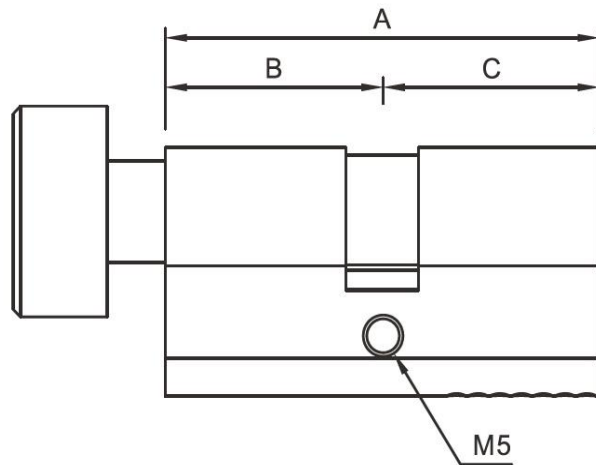

## TFLC007- EURO BATHROOM CYLINDER (WC)

### SPECIFICATION

- Material : Quality Solid Brass Body And Brass Plug
- Tested for 100,000 cycles
- 9mm wide Cam set in for 30 deg intervals
- Supplied with suitable screws and fixings

ITEM CODE	A	B	C
TFLC007-60	60	30	30
TFLC007-65	65	32.5	32.5
TFLC007-70	70	35	35
TFLC007-80	80	40	40