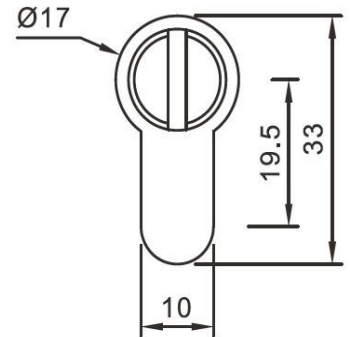

## TFLC007- EURO BATHROOM CYLINDER (WC)

### SPECIFICATION

- Material : Quality Solid Brass Body And Brass Plug
- Tested for 100,000 cycles
- 9mm wide Cam set in for 30 deg intervals
- Supplied with suitable screws and fixings

ITEM CODE	A	B	C
TFLC007-60	60	30	30
TFLC007-65	65	32.5	32.5
TFLC007-70	70	35	35
TFLC007-80	80	40	40