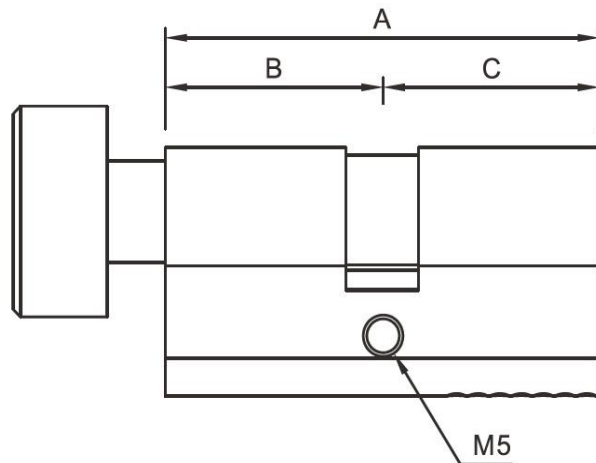

TFLC007- EURO BATHROOM CYLINDER (WC)

AVAILABLE FINISHES

PSS- POLISHED STAINLESS STEEL

PVD- BLACK

PB –POLISHED BRASS

SPECIFICATION

- Material : Quality Solid Brass Body And Brass Plug
- Tested for 100,000 cycles
- 9mm wide Cam set in for 30 deg intervals
- Supplied with suitable screws and fixings

ITEM CODE	A	B	C
TFLC007-60	60	30	30
TFLC007-65	65	32.5	32.5
TFLC007-70	70	35	35
TFLC007-80	80	40	40