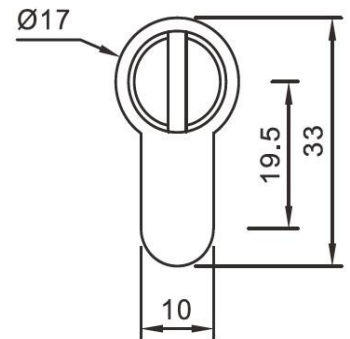

TFLC007- EURO BATHROOM CYLINDER (WC)

AVAILABLE FINISHES

PSS- POLISHED STAINLESS STEEL

PVD- BLACK

PB –POLISHED BRASS

SPECIFICATION

- Material : Quality Solid Brass Body And Brass Plug
- Tested for 100,000 cycles
- 9mm wide Cam set in for 30 deg intervals
- Supplied with suitable screws and fixings

ITEM CODE	A	B	C
TFLC007-60	60	30	30
TFLC007-65	65	32.5	32.5
TFLC007-70	70	35	35
TFLC007-80	80	40	40