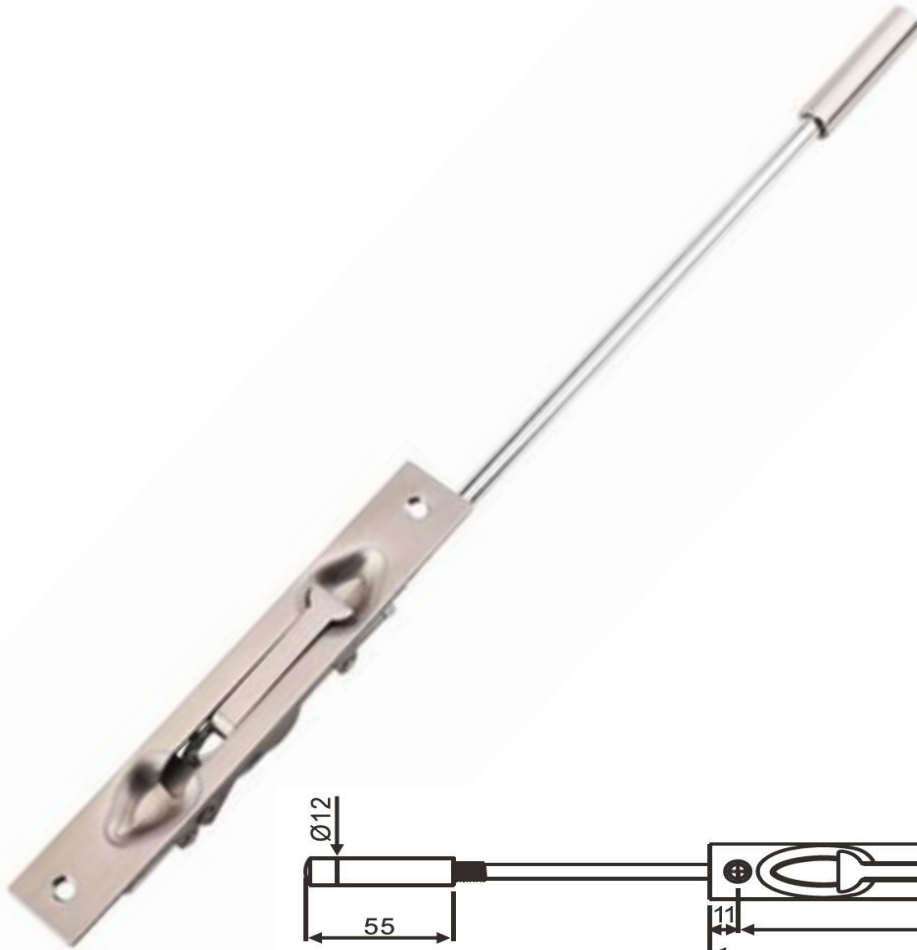

TFDB011-METAL FLUSH BOLT

- Material :Stainless steel 201,304,316
- Finish : SSS
- Suitable for: Metal door
- Supplied with suitable screws and fixings
- Size :8 Inch (200 mm) 12 Inch(300mm). 14 Inch(350 mm)