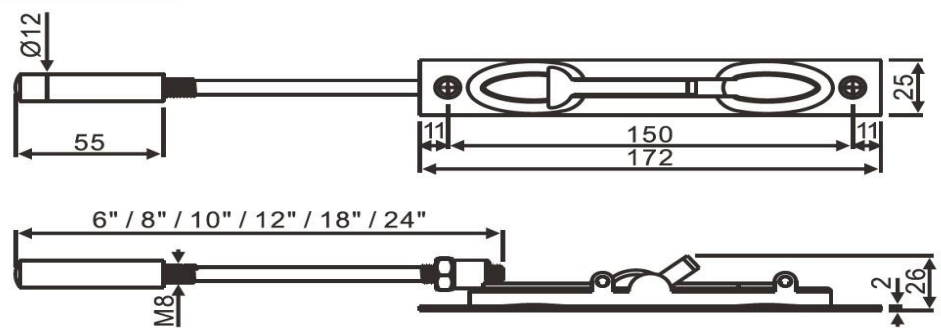

TFDB011-METAL FLUSH BOLT

- Material :Stainless steel 201,304,316
- Finish : SSS
- Suitable for: Metal door
- Supplied with suitable screws and fixings
- Size :8 Inch (200 mm) 12 Inch(300mm). 14 Inch(350 mm)