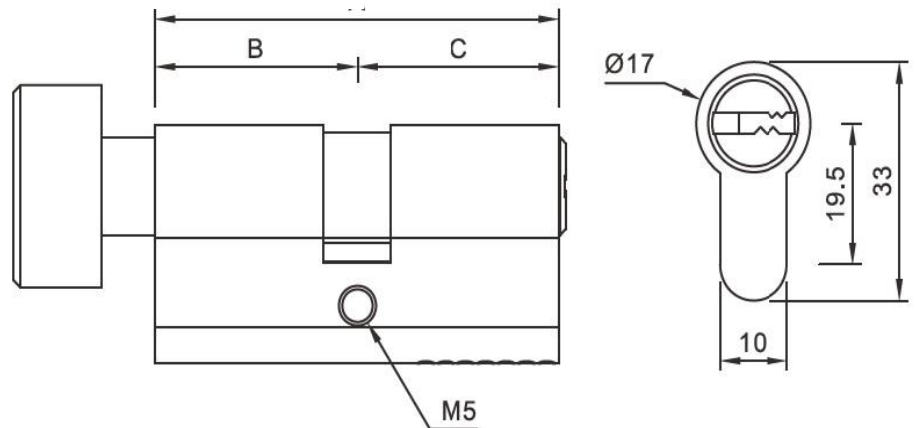

TFLC004- THUMBTURN WITH KEY

AVAILABLE FINISHES

PSS- POLISHED STAINLESS STEEL

PVD- BLACK

PB –POLISHED BRASS

- Material : Quality Solid Brass Body And Brass Plug
- Keys : 3 Brass Keys
- Key Management Functions: Master Key, Grand Master Key, Construction Key, keyed Alike
- Pins: 6 Brass Pins Standard
- Tested for 100,000 cycles
- Supplied with suitable screws and fixings

ITEM CODE	A	B	C
TFLC004-60	60	30	30
TFLC004-65	65	32.5	32.5
TFLC004-70	70	35	35
TFLC004-80	80	40	40