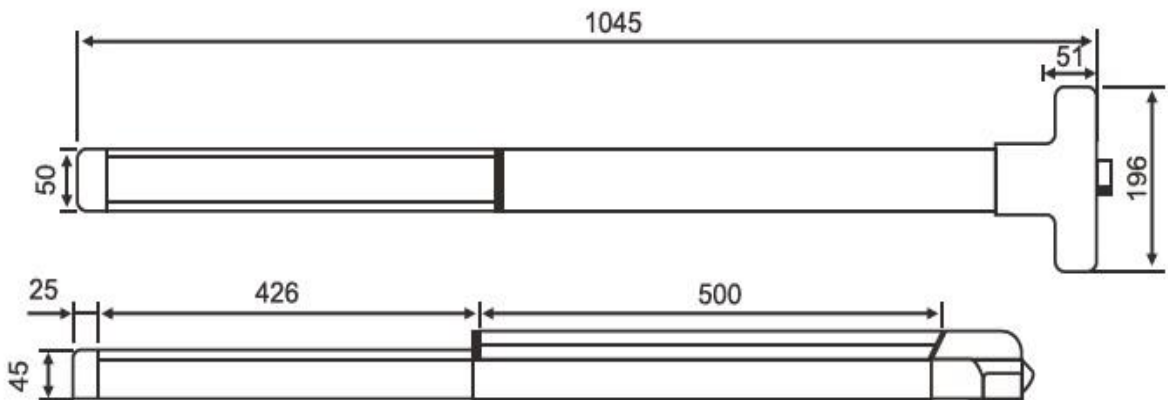

TFPD001-PANIC EXIT DEVICE

- Available in SS Grade 304 and Silver painted steel
- Door width from 650mm to 1320 mm
- Door Height:2133 mm
- Max. Door Weight : 200 Kg
- Max .door Thickness: 55 mm
- Non handed Design.
- Touch bar length of device: 500 mm
- Security Anti-thrust Latch.
- UL 10C Fire Rated for use on timber and metal door.