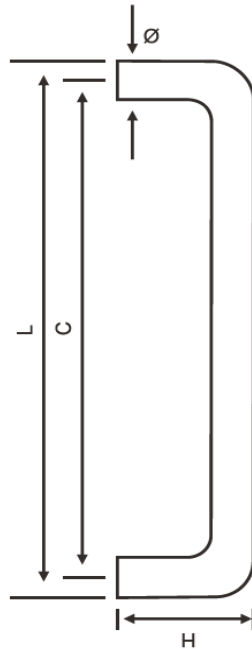

## TFPH-PULL HANDLES

TFPH019B-BOLT THROUGH FIXING

TFPH019 A- PULL HANDLE ROSE FIXING

### SPECIFICATION

- Material :Stainless steel 201,304,316
- Finish : Silver, SSS, PVD, PSS, AB
- Handle Thickness :1.0mm,1.2mm,1.5mm
- Back to Back fixing, Bolt Through Fixing , Rose Fixing
- Suitable for: Glass Door, Metal Door, Wooden door
- Supplied with suitable screws and fixings

ITEM CODE	DIA	CTC
TFPH019	19	150
TFPH019	19	225
TFPH019	19	300
TFPH019	22	250
TFPH019	22	300
TFPH019	25	450
TFPH019	25	600