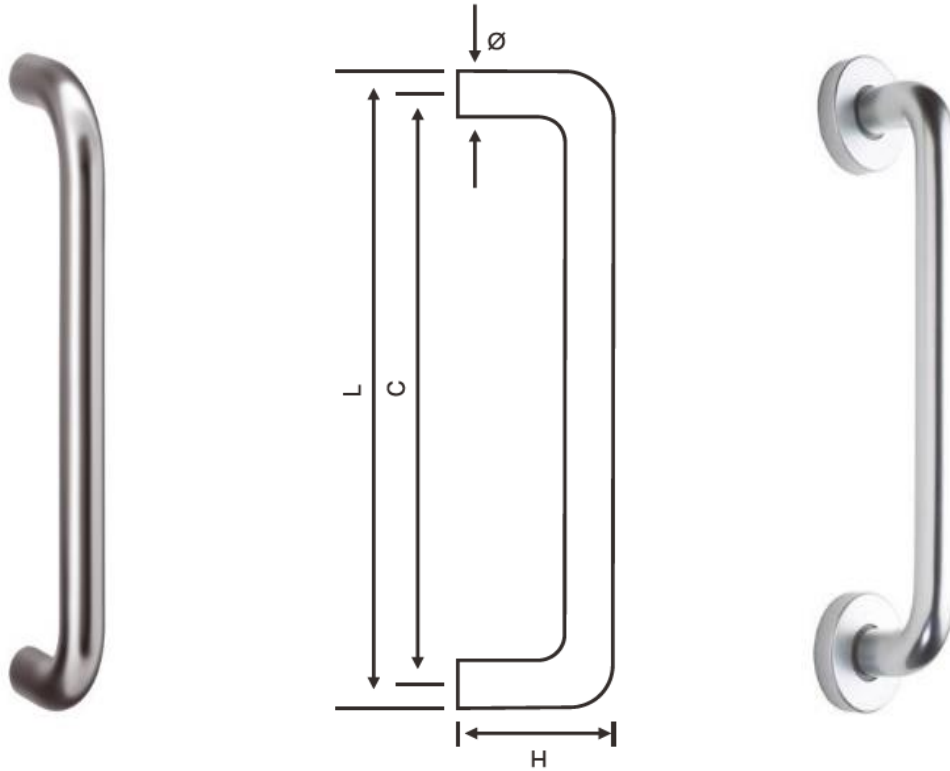

TFPH-PULL HANDLES

TFPH019B-BOLT THROUGH FIXING

TFPH019 A- PULL HANDLE ROSE FIXING

- Material :Stainless steel 201,304,316
- Finish : Silver, SSS, PVD, PSS, AB
- Handle Thickness :1.0mm,1.2mm,1.5mm
- Back to Back fixing, Bolt Through Fixing , Rose Fixing
- Suitable for: Glass Door, Metal Door, Wooden door
- Supplied with suitable screws and fixings

ITEM CODE	DIA	CTC
TFPH019	19	150
TFPH019	19	225
TFPH019	19	300
TFPH019	22	250
TFPH019	22	300
TFPH019	25	450
TFPH019	25	600