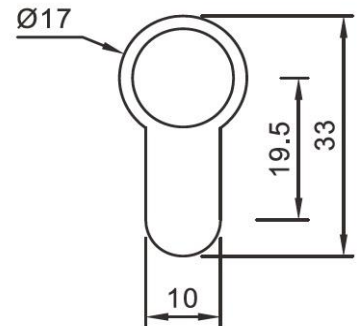

TFLC010- 45MM SINGLE CYLINDER

AVAILABLE FINISHES

PSS- POLISHED STAINLESS STEEL

PVD- BLACK

PB –POLISHED BRASS

- Material : Quality Solid Brass Body And Brass Plug
- Tested for 100,000 cycles
- 9mm wide Cam set in for 30 deg intervals
- Supplied with suitable screws and fixings

ITEM CODE	A	B	C
TFLC010-60	40	30	10
TFLC010-65	45	35	10
TFLC010-70	50	40	10
TFLC010-80	55	45	10