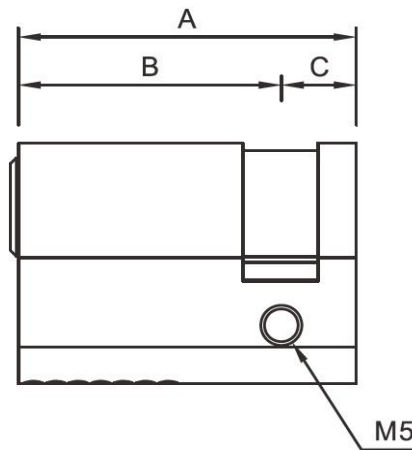

TFLC010- 45MM SINGLE CYLINDER

AVAILABLE FINISHES

PSS- POLISHED STAINLESS STEEL

PVD- BLACK

PB –POLISHED BRASS

- Material : Quality Solid Brass Body And Brass Plug
- Tested for 100,000 cycles
- 9mm wide Cam set in for 30 deg intervals
- Supplied with suitable screws and fixings

ITEM CODE	A	B	C
TFLC010-60	40	30	10
TFLC010-65	45	35	10
TFLC010-70	50	40	10
TFLC010-80	55	45	10